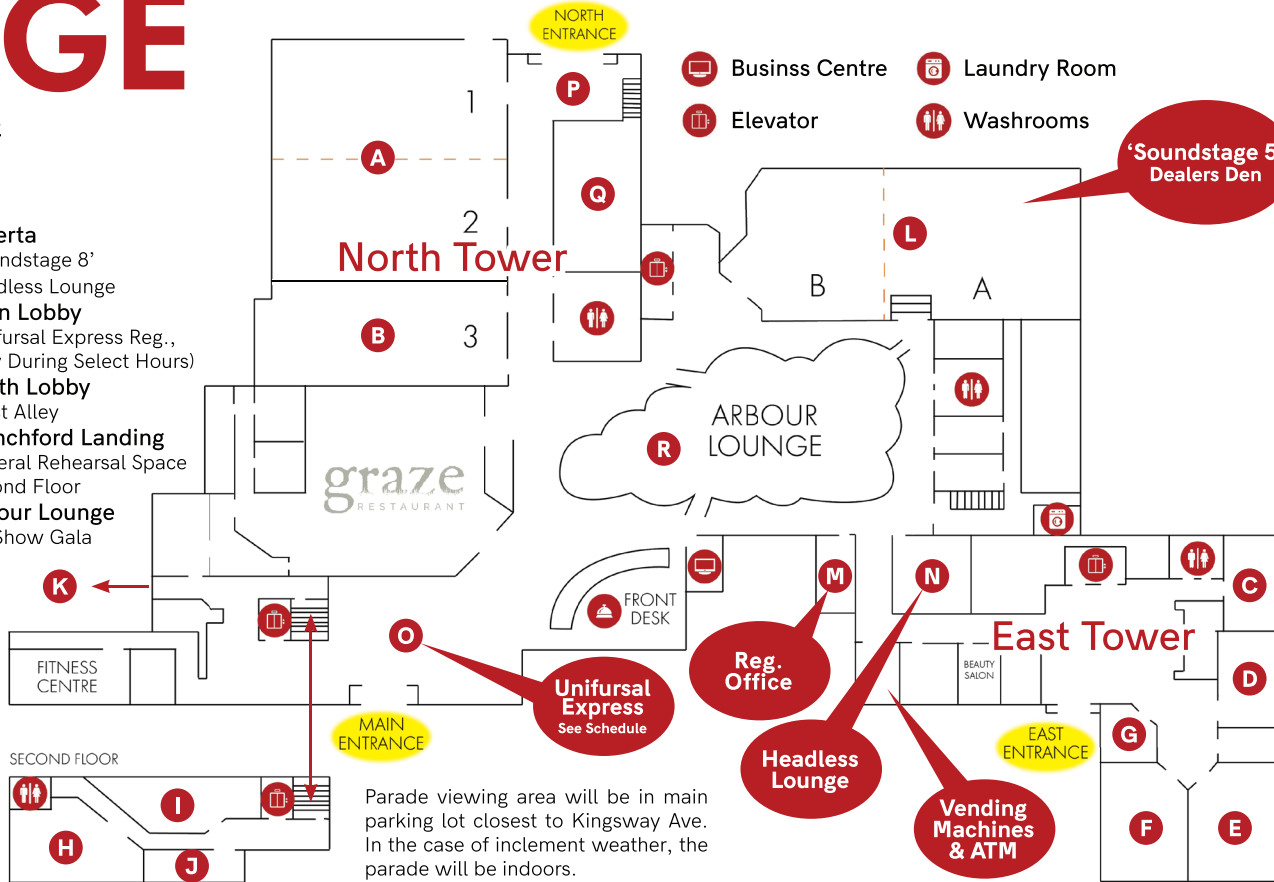

BACK STAGE

- A** Wildrose Ballroom 1-2
'Stage 1'
- B** Wildrose Ballroom 3
'Stage 2'
- C** Red Deer
'Stage 10'
- D** Lethbridge
'Stage 11'
- E** Edmonton
'Stage 12'
- F** Vernon
'Stage 13'
- G** Regina
'Stage 14'
- H** Ridgewood
'Stage 20'
- I** Elmwood
'Stage 21'
- J** Rosewood
'Stage 22'
- K** Locker Room Bar
- L** Courtyard Ballroom
'Soundstage 5'
Dealers Den
- M** BC
'Soundstage 7'
Registration

- N** Alberta
'Soundstage 8'
- O** Main Lobby
(Unifursal Express Reg.,
Only During Select Hours)
- P** North Lobby
Artist Alley
- Q** Blanchford Landing
General Rehearsal Space
Second Floor
- R** Arbour Lounge
Art Show Gala

Parade viewing area will be in main parking lot closest to Kingsway Ave. In the case of inclement weather, the parade will be indoors.